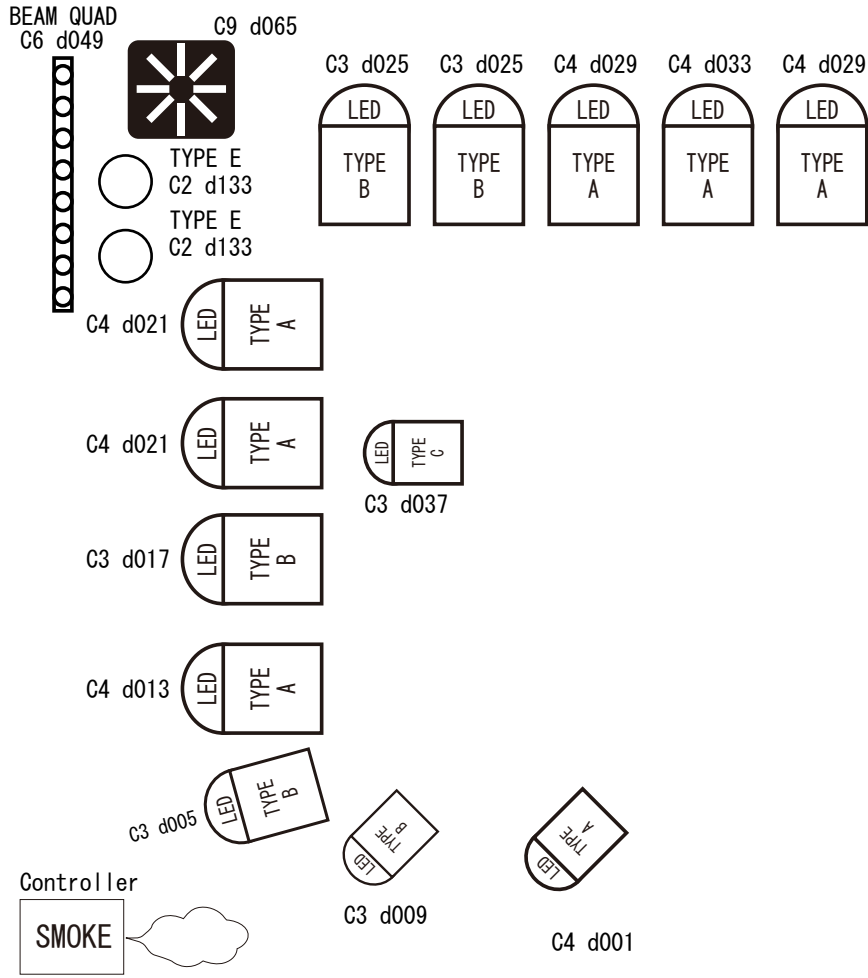

全 39 灯体 +2SMOKE

- LED TYPE A/12 LED C4
- LED TYPE B/wash 40W C3
- LED TYPE C/propar56RGB C3
- LED TYPE D/propar56CWWW C3
- LED TYPE E/LED SABER C2
- /DECKER C9
- WW/LED SPOT C1
- QUAD BEAM C6
- Blinder C1