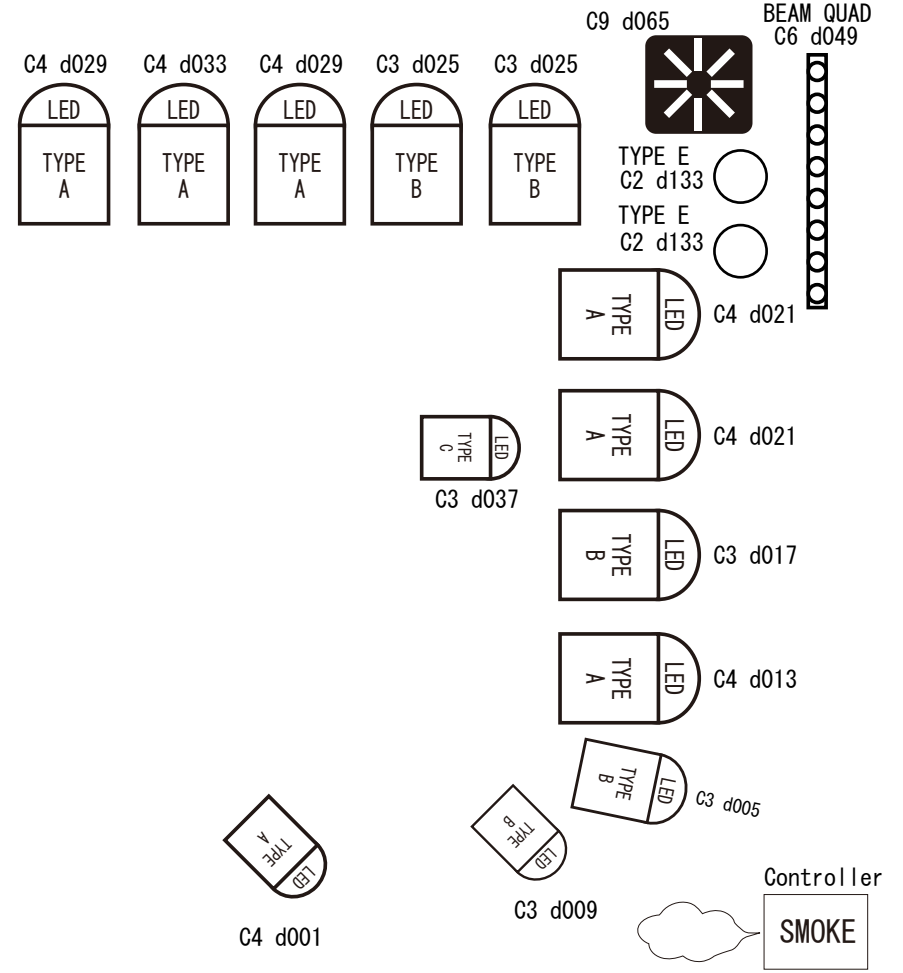

全 39 灯体 +2SMOKE

- LED TYPE A/12 LED C4
- LED TYPE B/wash 40W C3
- LED TYPE C/propar56RGB C3
- LED TYPE D/propar56CWWW C3
- LED TYPE E/LED SABER C2
- /DECKER C9
- WW/LED SPOT C1
- QUAD BEAM C6
- Blinder C1